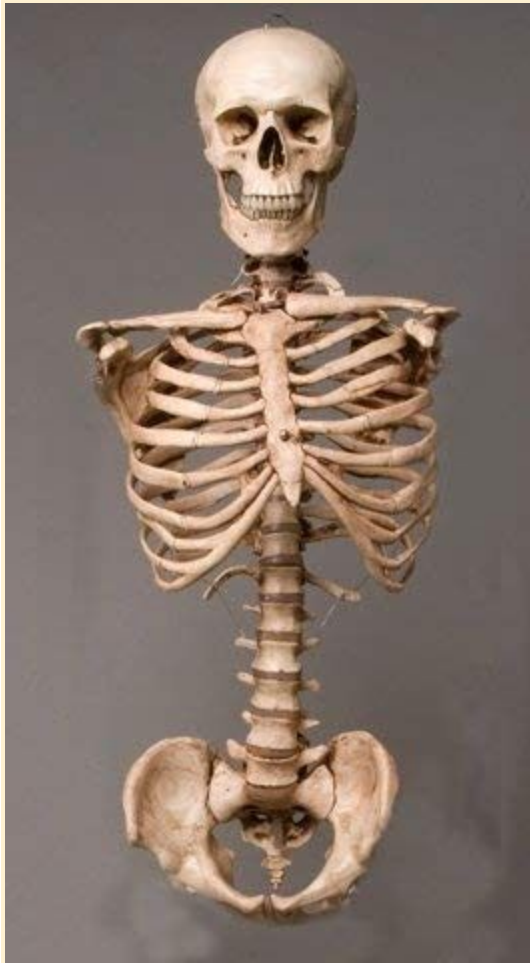

Show: Demi-chan wa Kataritai (Interviews With Monster Girls) Episode 3

Tetsuo

For this picture, I used the hairstyle.

Anime: Naruto

Character name: Hinata

Episode: 1

I used eyes, eye color

Anime Name: Charlotte

"Kuchisake Onna." *Tsem Rinpoche*, 27 Sept. 2018, <https://www.tsemrinpoche.com/tsem-tulku-rinpoche/science-mysteries/kuchisake-onna.html>.

Matsuura, Thersa. "Frightful Japan: The Torn-Mouth Woman (Kuchisake Onna) - HNN." *HNN | Horrornews.net*, 1 Aug. 2011, <https://horrornews.net/30080/frightful-japan-the-torn-mouth-woman-kuchisake-onna/>.

I used this picture to trace the hairstyle and used the clothes and some of the colors I incorporated in the drawing.

“Hīrōbites – Megumi Shimizu, Vampire Victim.” *AnimeFanatika*, 22 Aug. 2016,

<http://animefanatika.co.za/2016/08/22/hirobites-megumi-shimizu-vampire-victim/>.

Anime: Shiki

Character: Megumi

Episode:?

I used this character for the eyes.

<https://www.amazon.com/Skeleton-Skull-life-size-class-version/dp/B008JQUTEY>

I used the spinal cord and the bone color in one of my illustrations.